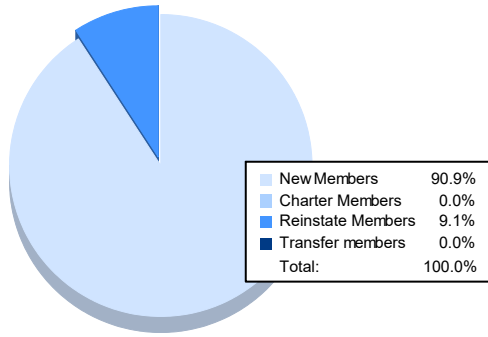

Year	New Clubs	Dropped Clubs	Gain/ Loss Clubs	New Members	Charter Members	Reinstate Members	Transfer Members	Total Member Added	Total Members Dropped	Gain/ Loss Members
2017-2018	1	4	-3	50	20	1	5	76	141	-65
2018-2019	0	1	-1	16	1	3	3	23	75	-52
2019-2020	0	3	-3	15	3	1	6	25	71	-46
2020-2021	1	2	-1	58	25	10	9	102	88	14
2021-2022	0	2	-2	70	0	7	0	77	56	21
<b>Average</b>	<b>0</b>	<b>2</b>	<b>-2</b>	<b>42</b>	<b>10</b>	<b>4</b>	<b>5</b>	<b>61</b>	<b>86</b>	<b>-26</b>

### Membership Composition June 2022 Cumulative