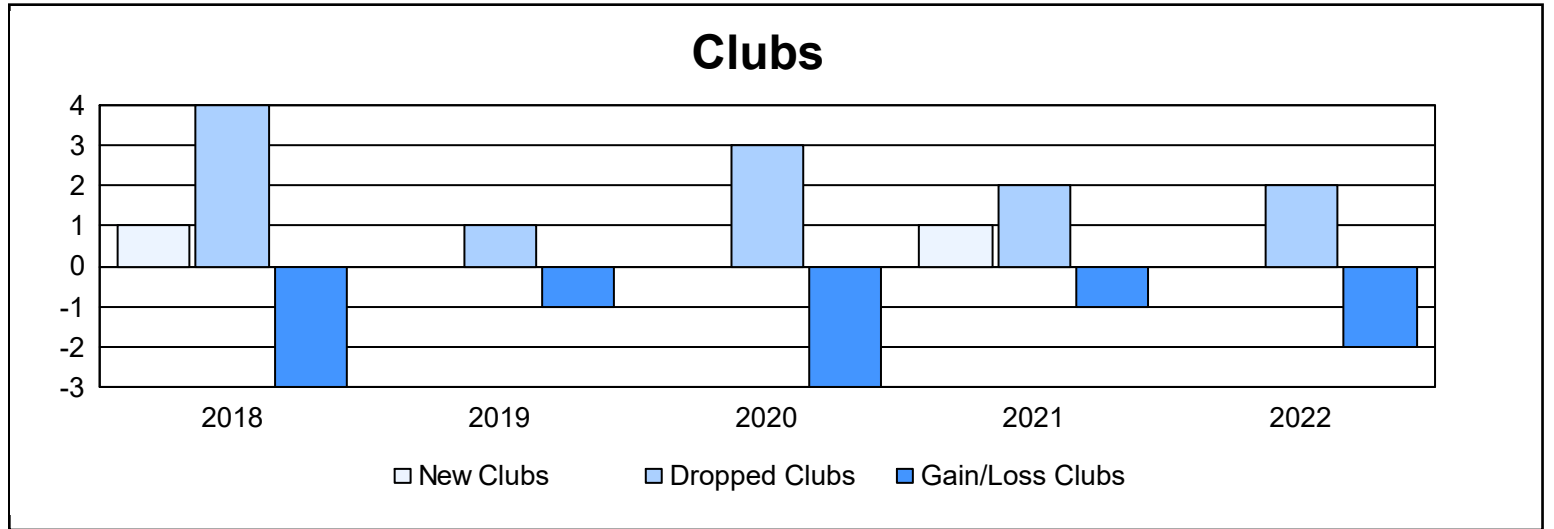

Year	New Clubs	Dropped Clubs	Gain/ Loss Clubs	New Members	Charter Members	Reinstate Members	Transfer Members	Total Member Added	Total Members Dropped	Gain/ Loss Members
2017-2018	1	4	-3	50	20	1	5	76	141	-65
2018-2019	0	1	-1	16	1	3	3	23	75	-52
2019-2020	0	3	-3	15	3	1	6	25	71	-46
2020-2021	1	2	-1	58	25	10	9	102	88	14
2021-2022	0	2	-2	70	0	7	0	77	56	21
<b>Average</b>	<b>0</b>	<b>2</b>	<b>-2</b>	<b>42</b>	<b>10</b>	<b>4</b>	<b>5</b>	<b>61</b>	<b>86</b>	<b>-26</b>

### Membership Composition June 2022 Cumulative