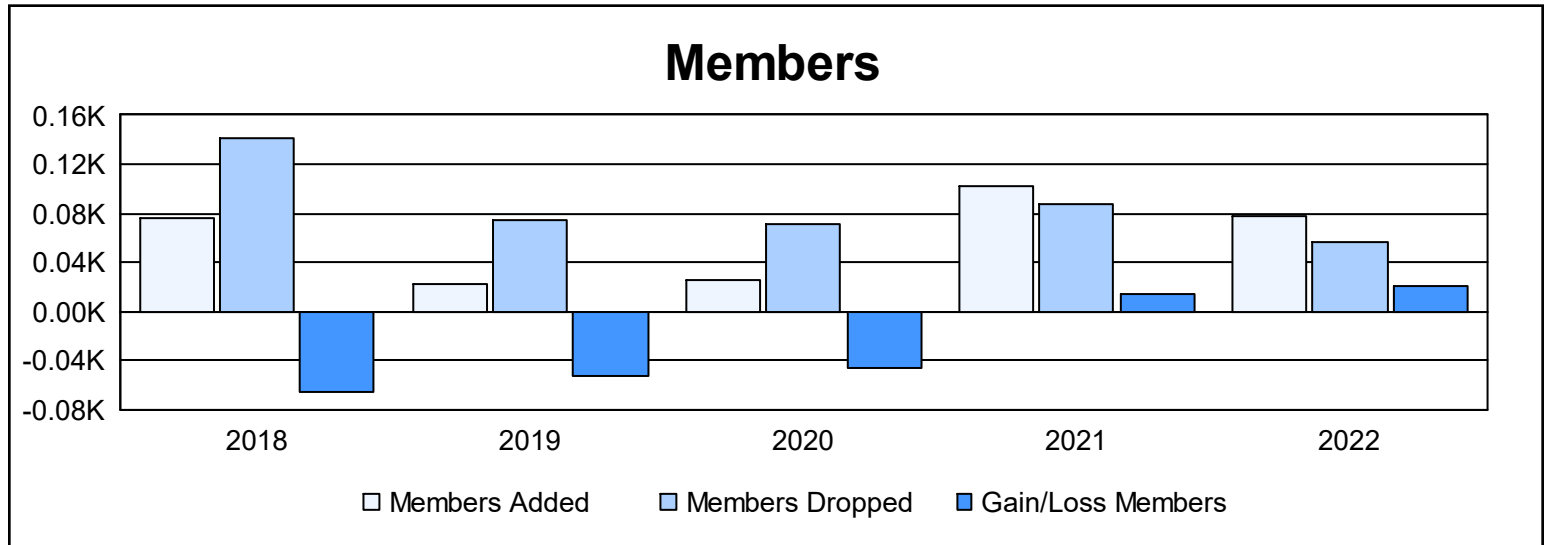

Year	New Clubs	Dropped Clubs	Gain/ Loss Clubs	New Members	Charter Members	Reinstate Members	Transfer Members	Total Member Added	Total Members Dropped	Gain/ Loss Members
2017-2018	1	4	-3	50	20	1	5	76	141	-65
2018-2019	0	1	-1	16	1	3	3	23	75	-52
2019-2020	0	3	-3	15	3	1	6	25	71	-46
2020-2021	1	2	-1	58	25	10	9	102	88	14
2021-2022	0	2	-2	70	0	7	0	77	56	21
<b>Average</b>	<b>0</b>	<b>2</b>	<b>-2</b>	<b>42</b>	<b>10</b>	<b>4</b>	<b>5</b>	<b>61</b>	<b>86</b>	<b>-26</b>

### Membership Composition June 2022 Cumulative